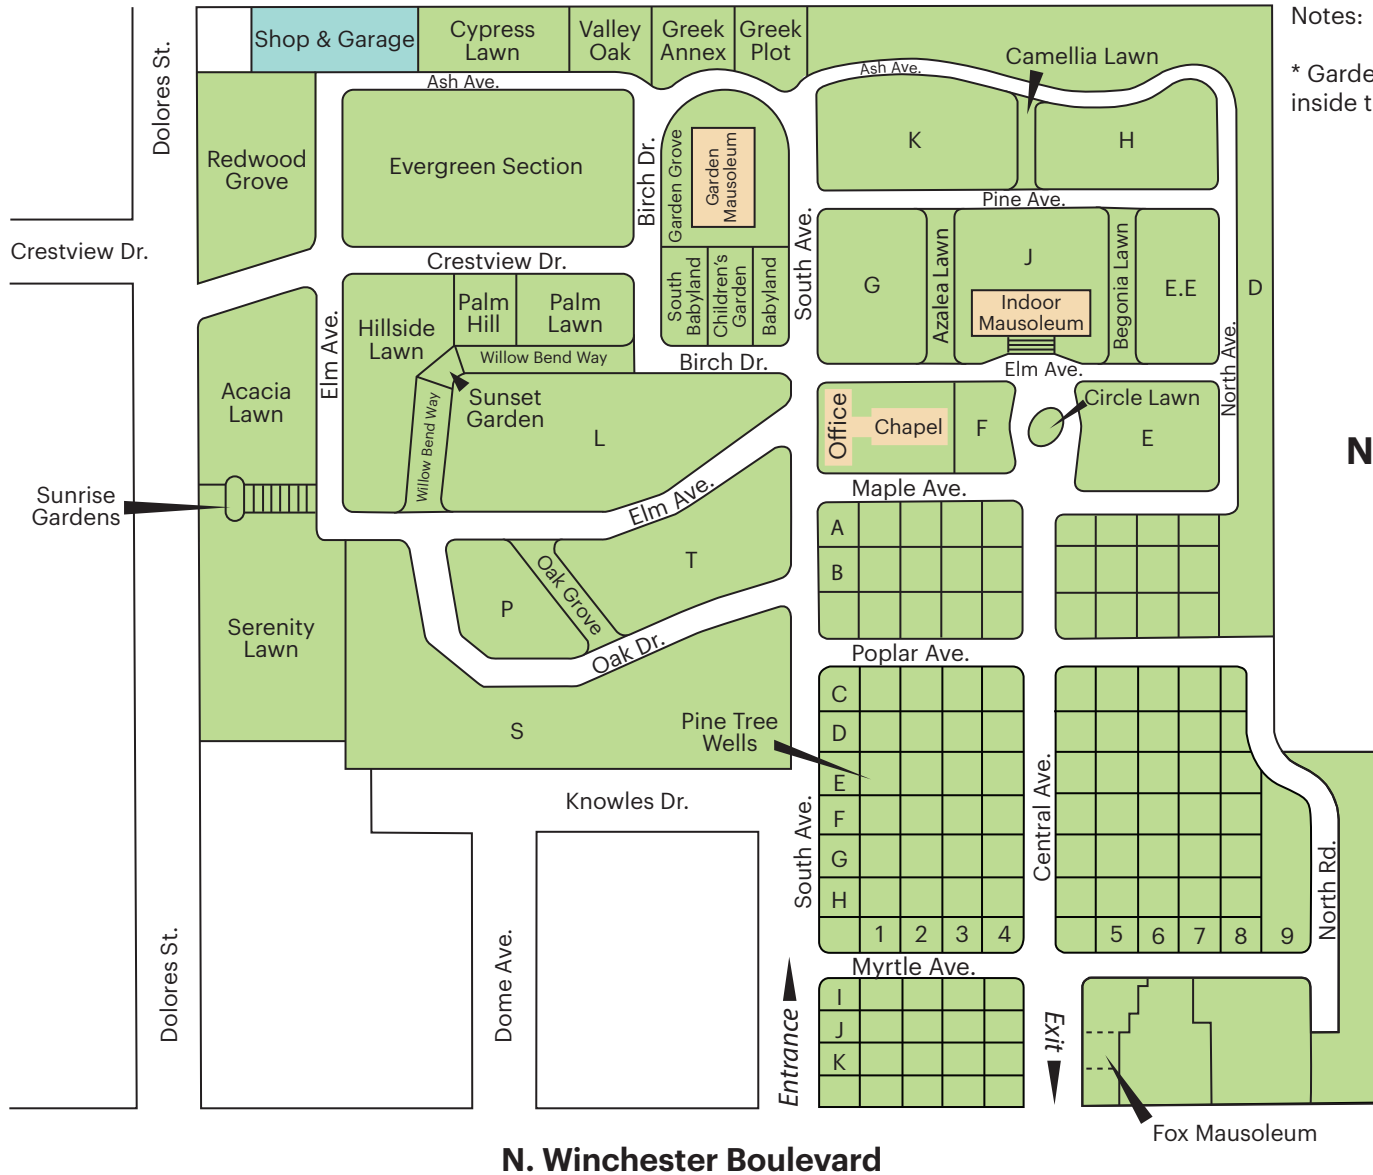

# Mission City Memorial Park

Parks & Recreation Department  
 420 N. Winchester Boulevard  
 Santa Clara, CA 95050  
 (408) 615-3790

**City of Santa Clara**  
 The Center of What's Possible

Notes:

\* Garden Court Niche Bank located inside the Garden Mausoleum