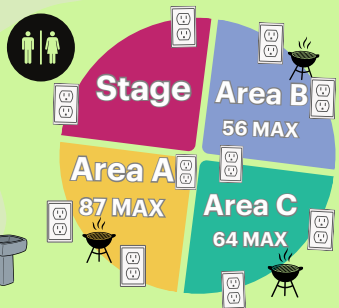

Central Park (Southeast Side) 969 Kiely Blvd.

Homestead Rd.

Jump house designated area. ONLY ALLOWED WITH PERMIT.

Saratoga Creek

Kiely Blvd.