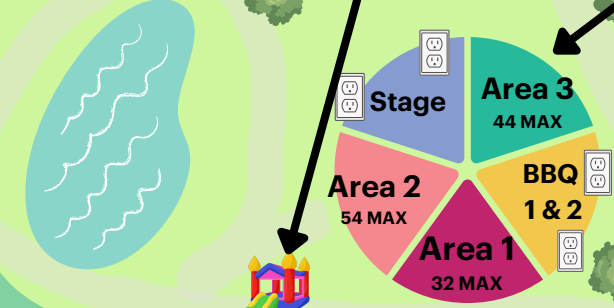

Central Park (Southeast Side) 969 Kiely Blvd.

Homestead Rd.

Jump house designated area. ONLY ALLOWED WITH PERMIT.

Saratoga Creek

Kiely Blvd.